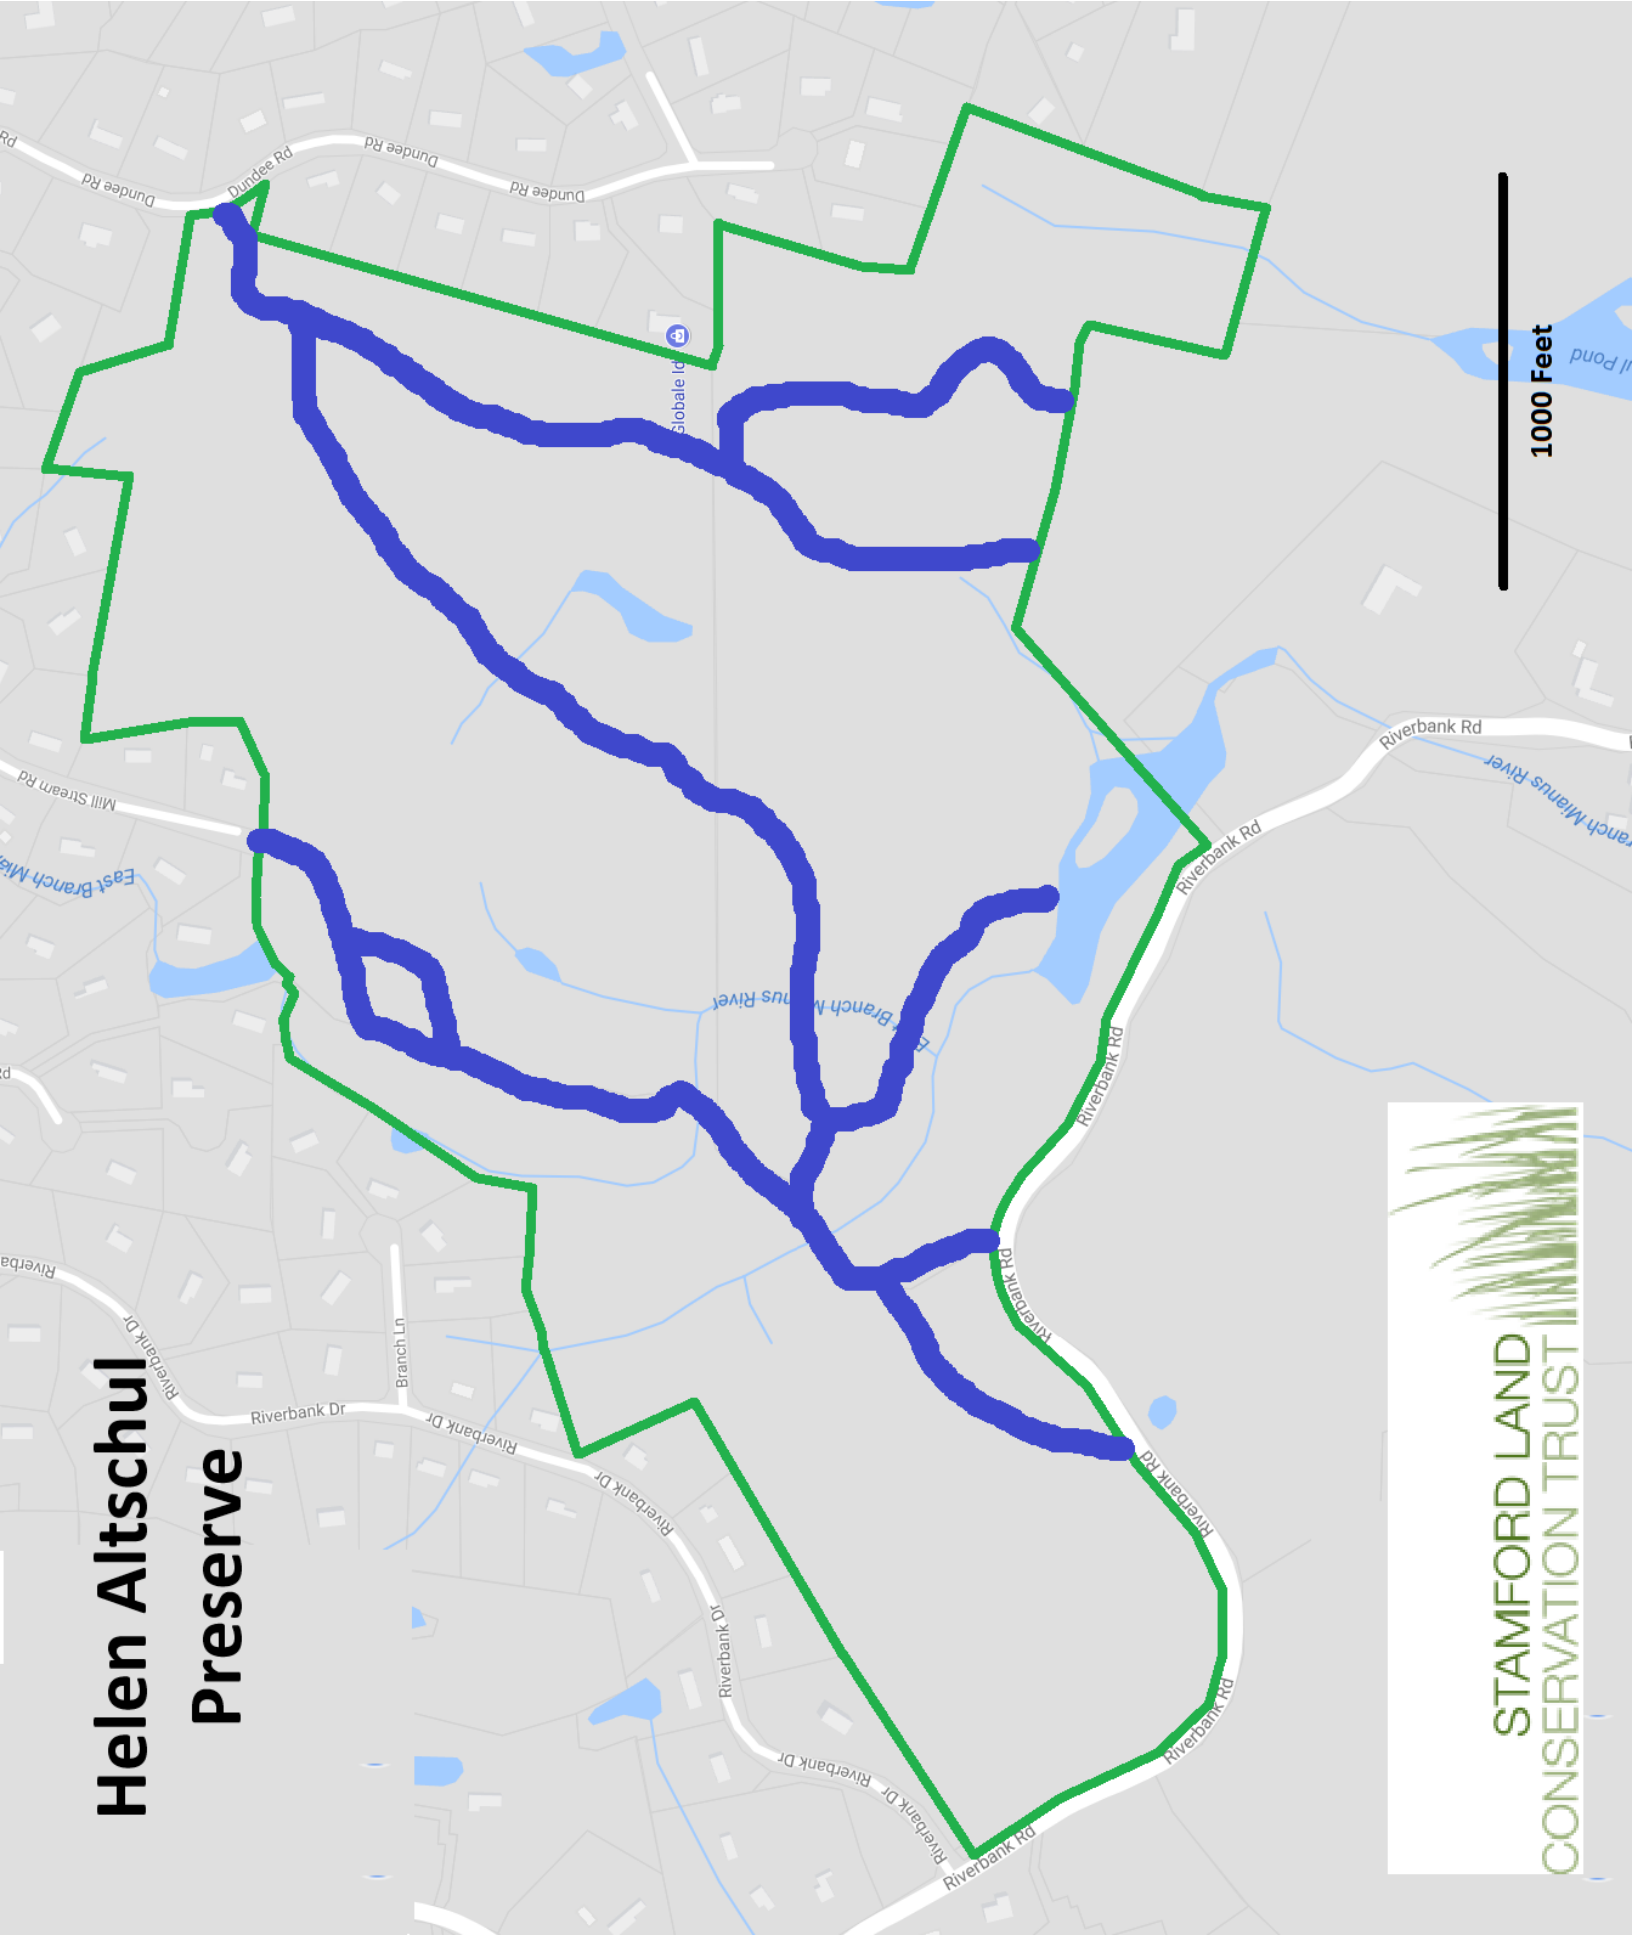

# Helen Altschul Preserve

1000 Feet